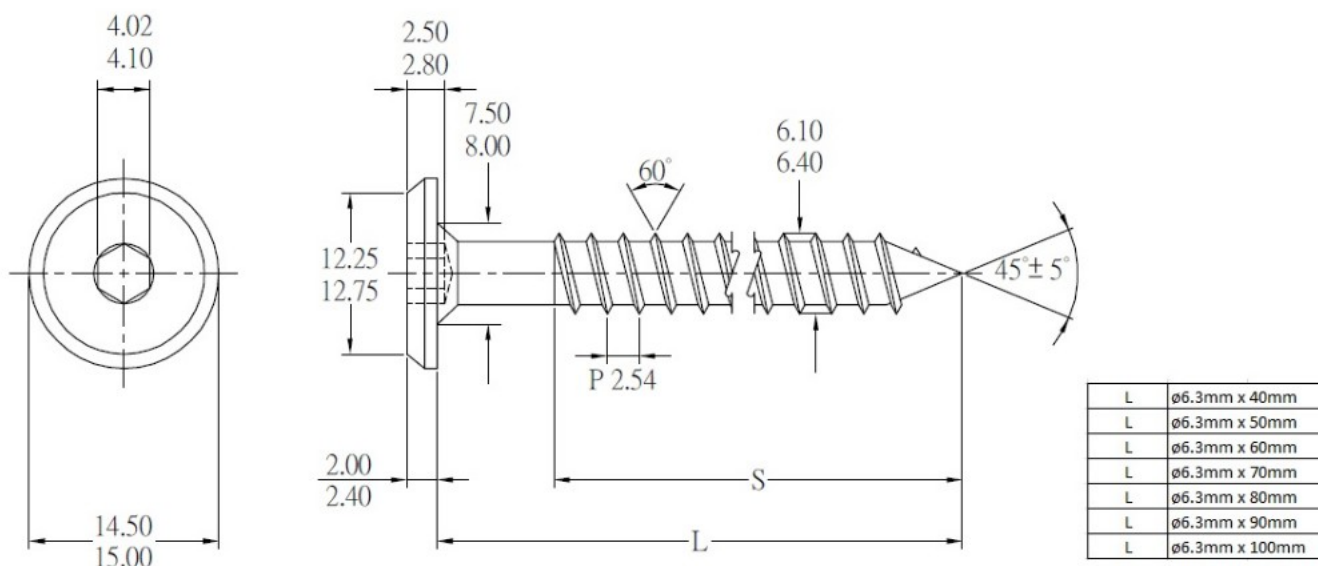

PRODUCT SHEET

Description:

Fifteen Wood Screw, Steel YZP, $\phi 6.3\text{mm}$ x 90mm, Hex 4mm

Item number:

12.01.395-0

Units	Box	Carton	HS Code	Barcode
Pcs.	1	1000	7318149199	
				5704866020268

SISO A/S

Mileparken 11
DK-2740 Skovlunde
Denmark
VAT: 24786013